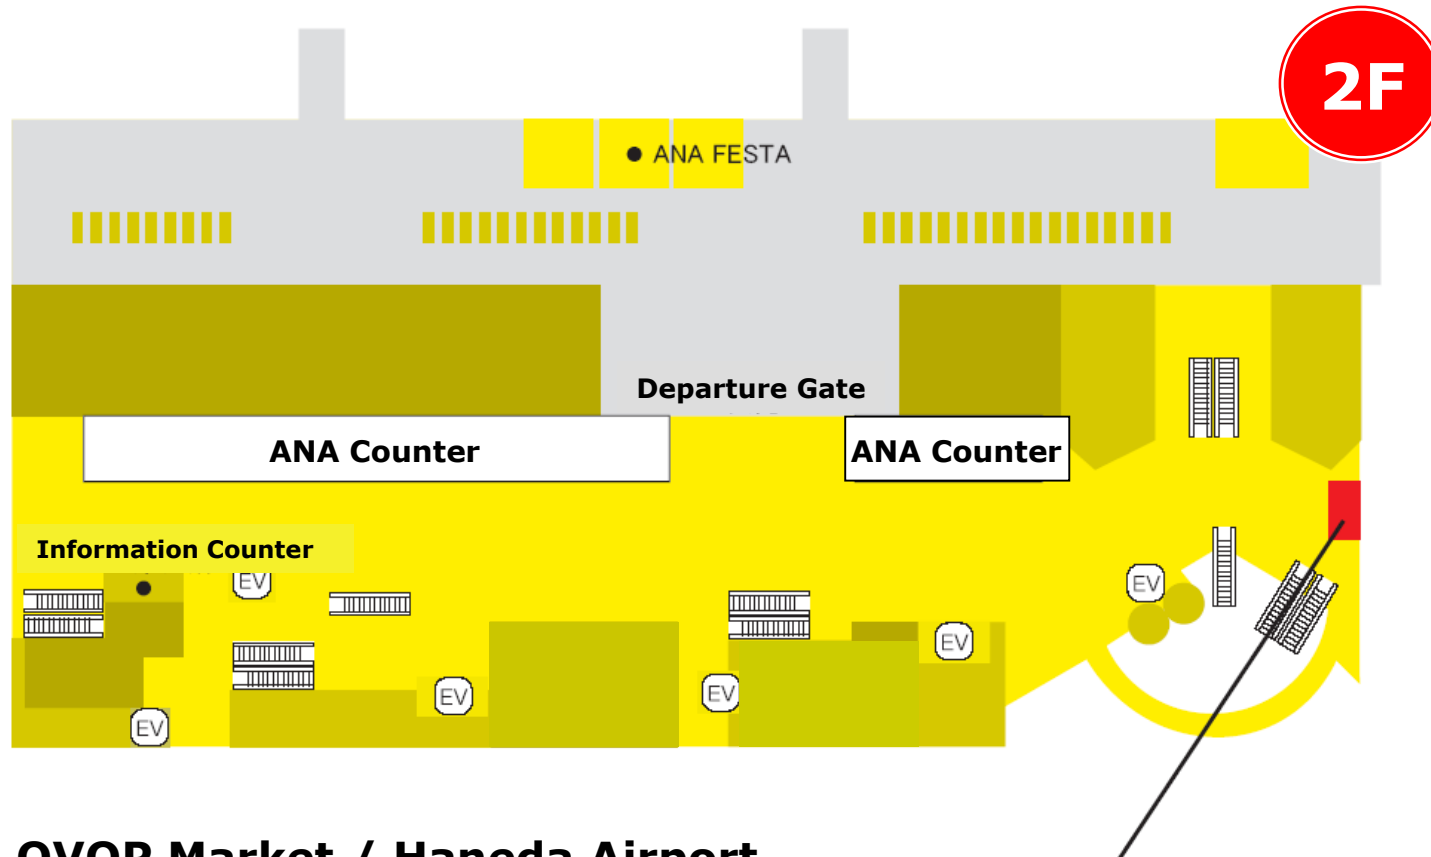

**Haneda Airport**

**Tokyo**

**OVOP Market / Haneda Airport**

Business Hours: 11:00-19:00

Location: Terminal 2, Market Place, 2 Floor