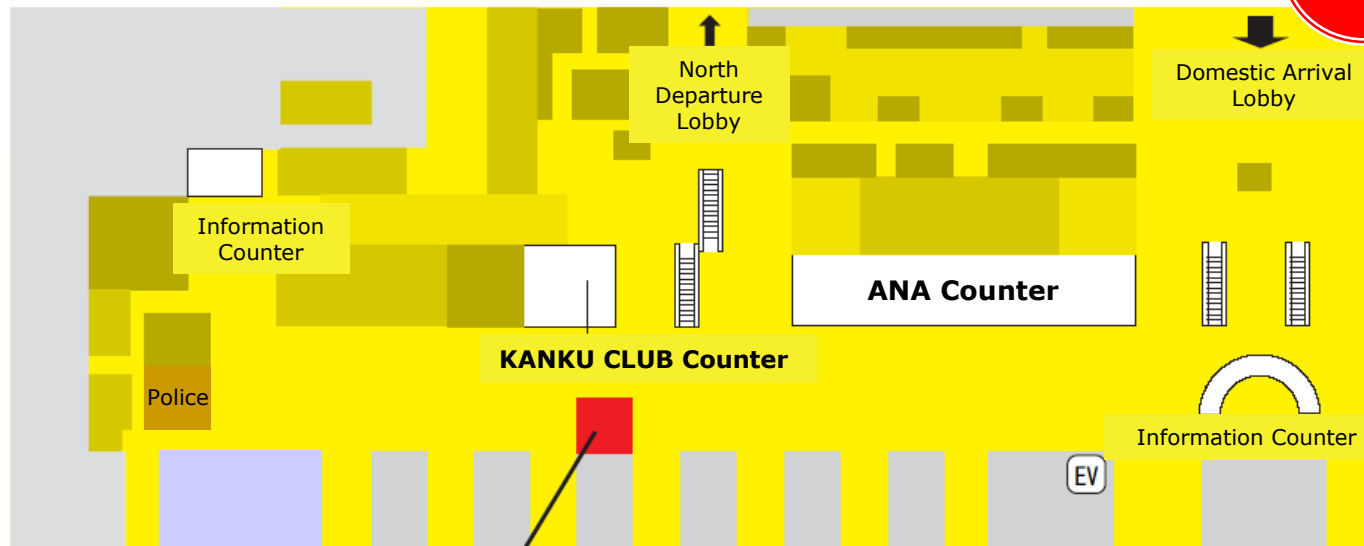

Kansai International Airport

Osaka

2F

OVOP Market / Kansai International Airport

Business Hours: 10:00-18:00

Location: Passenger Terminal Building, Departure Lobby, 2nd floor