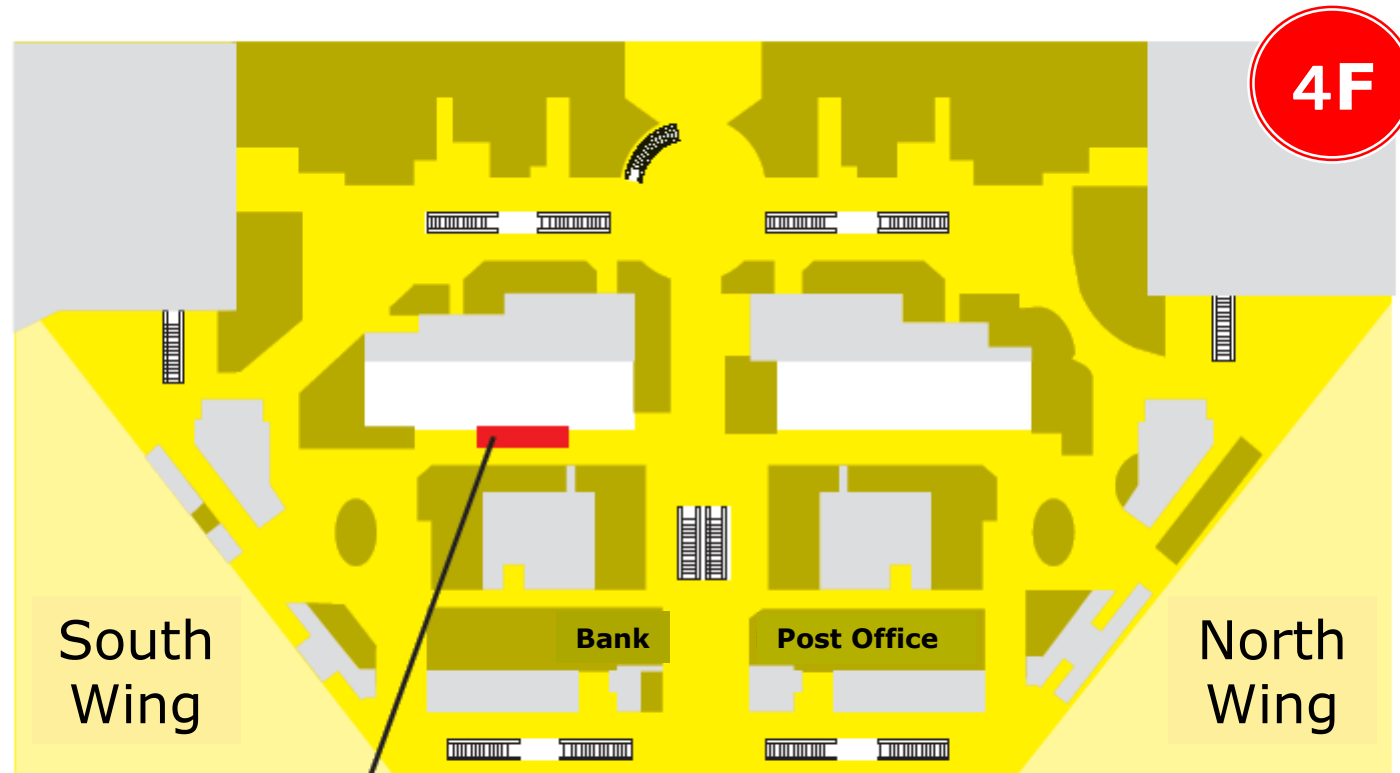

Narita International Airport

Chiba

OVOP Market / Narita International Airport

Business Hours: 9:00-17:00

Location: Terminal 1, Central Building, 4th floor